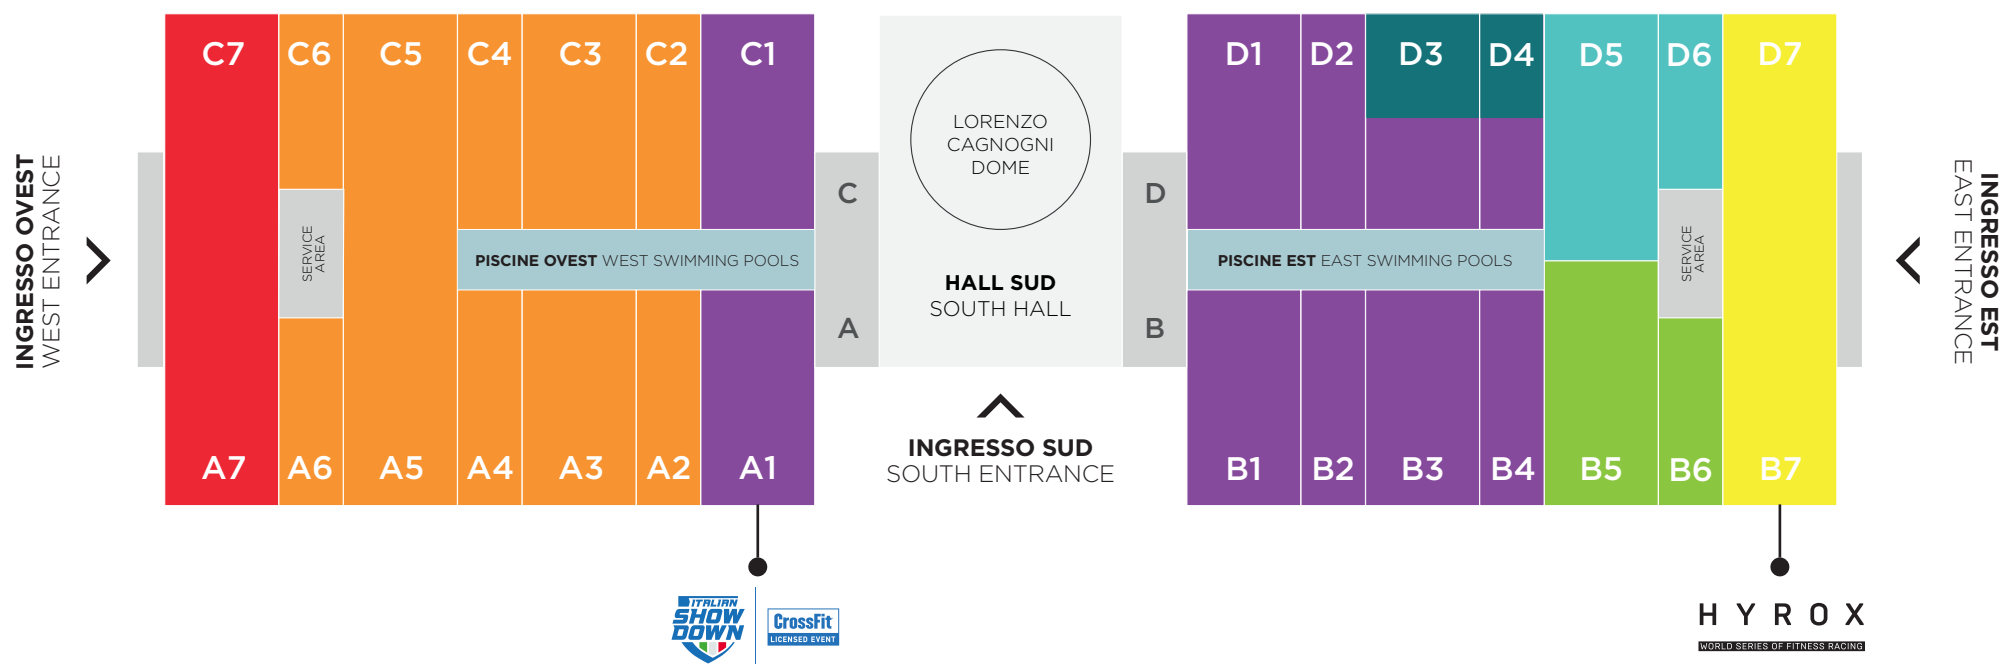

RIMINIWELLNESS

THE WELLNESS EXPERIENCE SHOW

LAYOUT 2024

SETTORI SECTORS

STEEL

ACTIVE

FITNESS

HEALTH

WELLNESS

FOODWELL